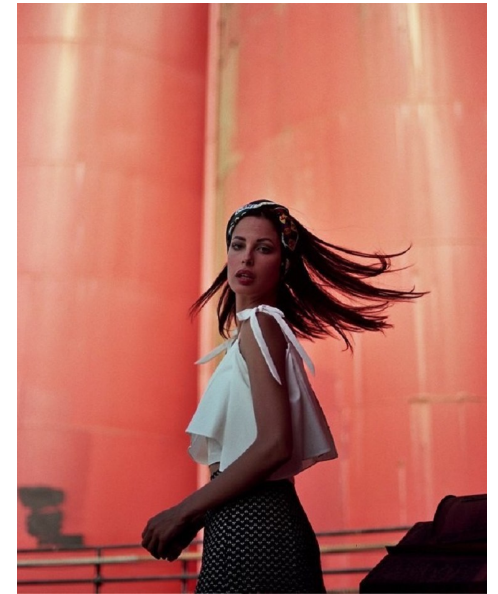

MAJA H

HEIGHT 178CM BUST 86CM B/C WAIST 63CM HIPS 89CM
SHOE 39 EU HAIR DARK BROWN EYES BLUE

THE CIRCLE
MODEL MANAGEMENT

The Circle Models, Shop 3A, Silo 3, Silo District, V&A Waterfront, Cape
Town, 8001, South Africa