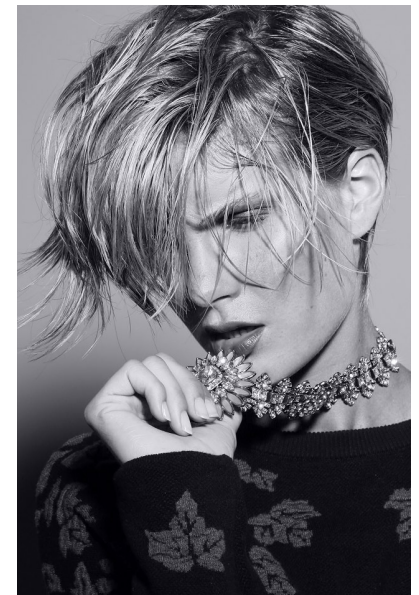

## JULIA H

HEIGHT 175CM BUST 87CM WAIST 64CM HIPS 93CM  
SHOE 39 EU HAIR BLONDE EYES BLUE/GREEN