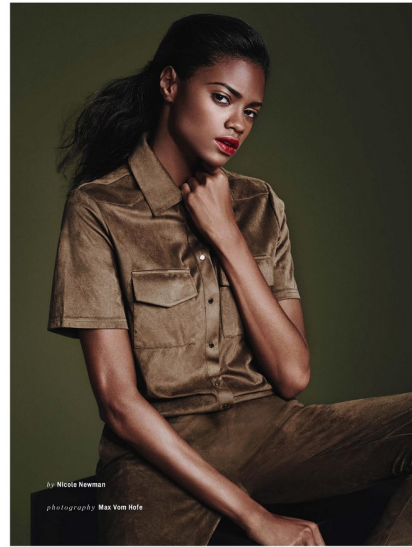

ELEN S

HEIGHT 177CM BUST 86CM WAIST 61CM HIPS 91CM
DRESS 32 EU SHOE 40 EU HAIR BROWN EYES BROWN

THE CIRCLE

MODEL MANAGEMENT

Floor 1, 218 Upper Buitengracht Street, Cape Town, 8001, South Africa
+27 (0) 21 423 0810 | info@thecirclemodels.com