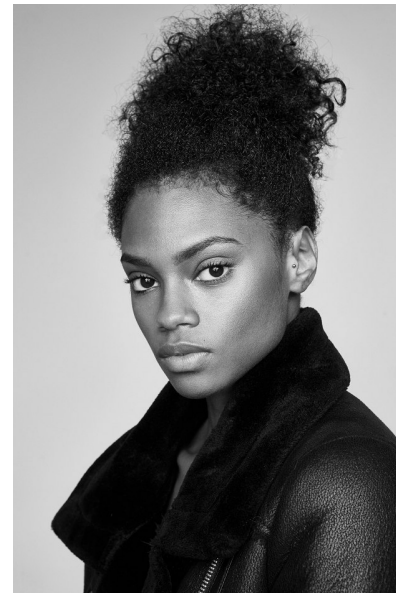

ELEN S

HEIGHT 177CM BUST 86CM WAIST 61CM HIPS 91CM
DRESS 32 EU SHOE 40 EU HAIR BROWN EYES BROWN

THE CIRCLE

MODEL MANAGEMENT

Floor 1, 218 Upper Buitengracht Street, Cape Town, 8001, South Africa
+27 (0) 21 423 0810 | info@thecirclemodels.com