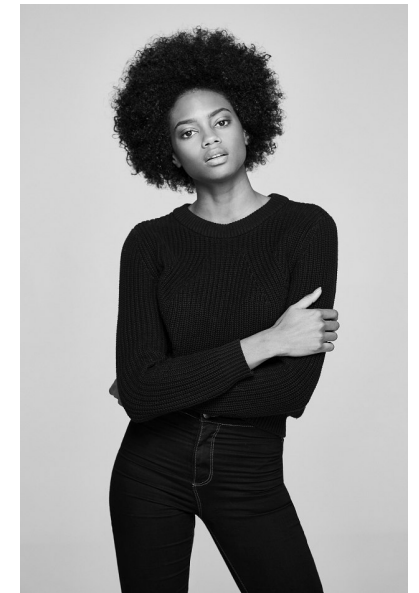

ELEN S

HEIGHT 177CM BUST 86CM WAIST 61CM HIPS 91CM
DRESS 32 EU SHOE 40 EU HAIR BROWN EYES BROWN

THE CIRCLE

MODEL MANAGEMENT

Floor 1, 218 Upper Buitengracht Street, Cape Town, 8001, South Africa
+27 (0) 21 423 0810 | info@thecirclemodels.com