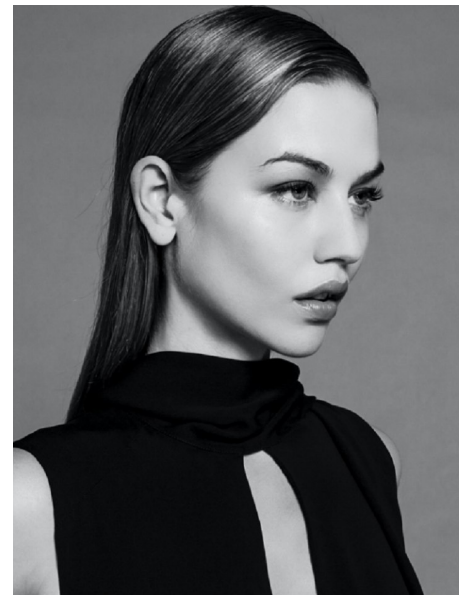

SOFIE V

HEIGHT 176CM BUST 84CM B WAIST 63CM HIPS 89CM  
SHOE 38 EU HAIR BROWN EYES GREEN