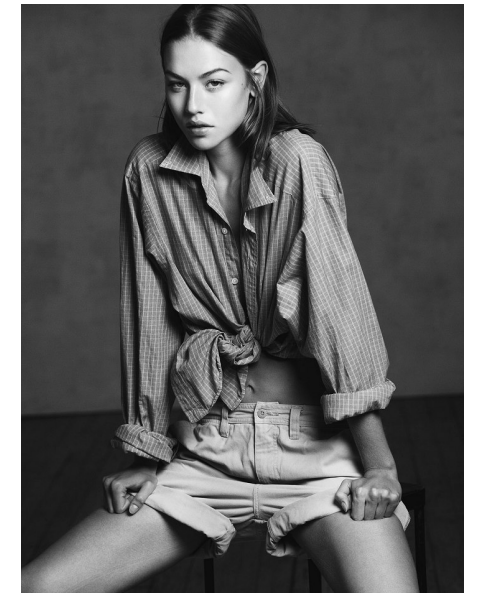

SOFIE V

HEIGHT 176CM BUST 84CM B WAIST 63CM HIPS 89CM  
SHOE 38 EU HAIR BROWN EYES GREEN