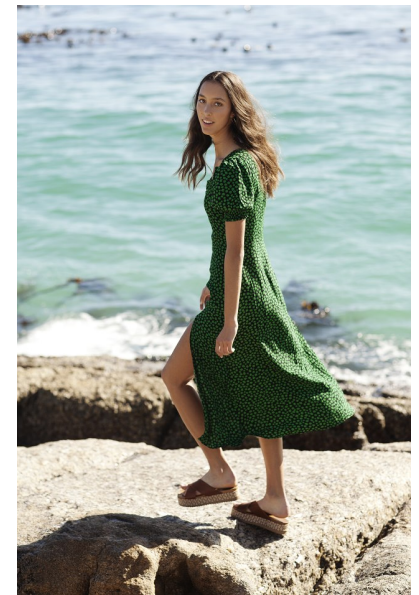

CARLI M

HEIGHT 181CM BUST 86CM A WAIST 61CM HIPS 92CM
SHOE 40.5 EU HAIR DARK BROWN EYES BROWN

THE CIRCLE

MODEL MANAGEMENT

Floor 1, 218 Upper Buitengracht Street, Cape Town, 8001, South Africa
+27 (0) 21 423 0810 | info@thecirclemodels.com