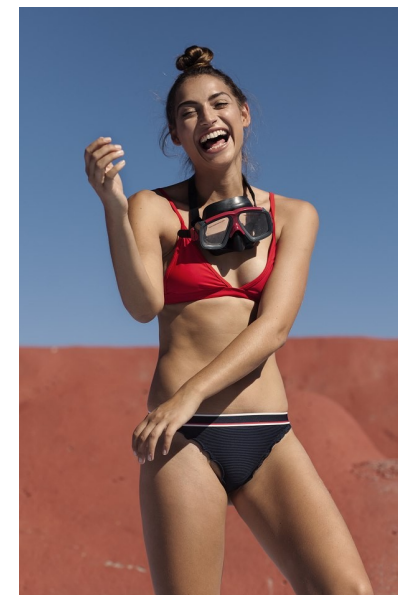

AYLA R

HEIGHT 176CM BUST 81CM A WAIST 65CM HIPS 92CM  
SHOE 40.5 EU HAIR DARK BLONDE EYES BLUE/GREEN