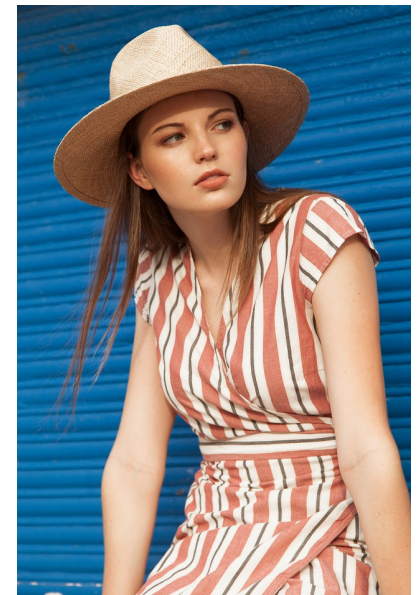

AMICAH E

HEIGHT 170CM BUST 86CM B/C WAIST 65CM HIPS 92CM
SHOE 40.5 EU HAIR BROWN EYES GREEN

THE CIRCLE

MODEL MANAGEMENT

Floor 1, 218 Upper Buitengracht Street, Cape Town, 8001, South Africa
+27 (0) 21 423 0810 | info@thecirclemodels.com