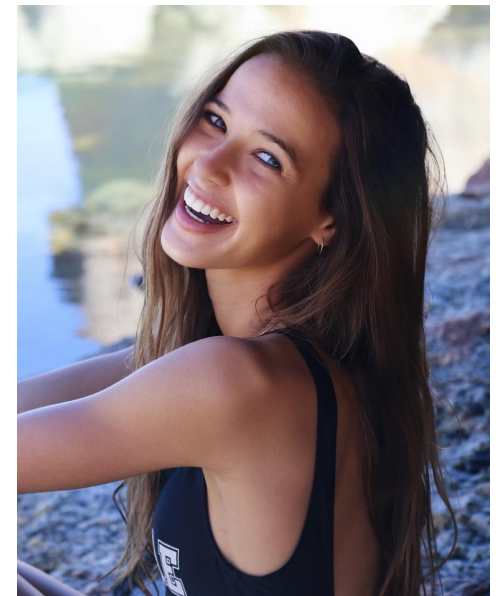

GABRIELLA L

HEIGHT 167CM BUST 86CM A WAIST 64CM HIPS 87CM  
SHOE 38 EU HAIR LIGHT BROWN EYES GREEN