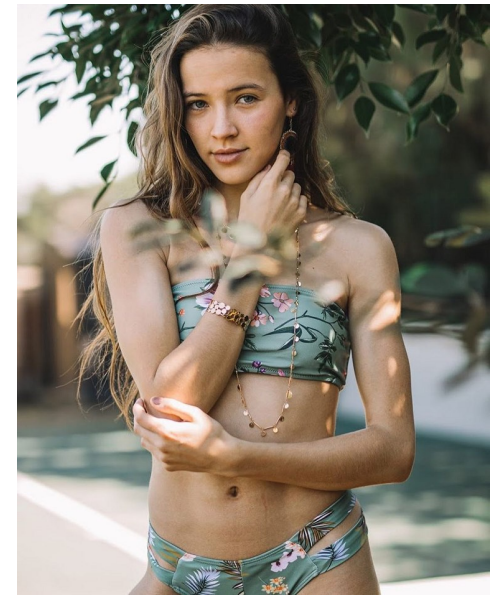

GABRIELLA L

HEIGHT 167CM BUST 86CM A WAIST 64CM HIPS 87CM  
SHOE 38 EU HAIR LIGHT BROWN EYES GREEN