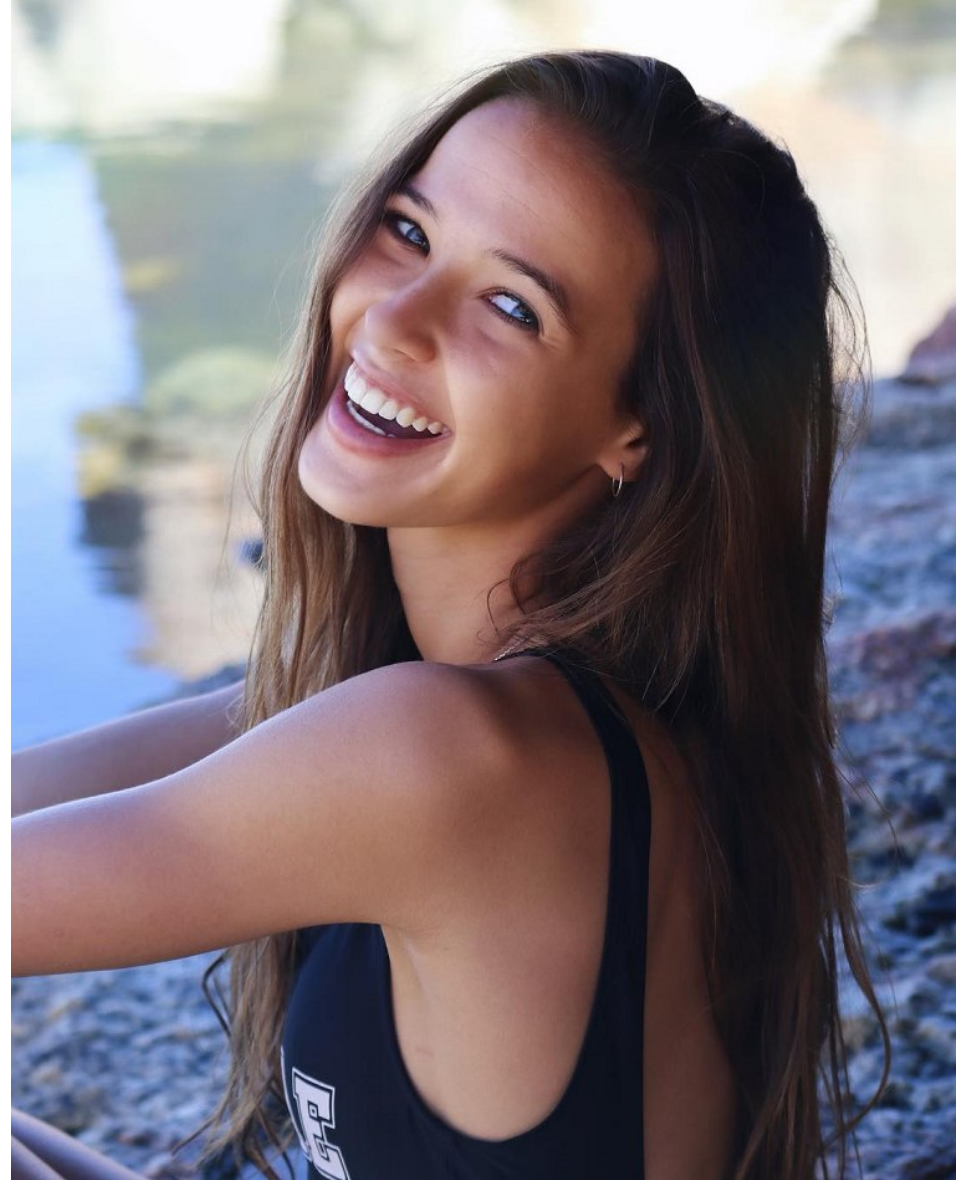

THE CIRCLE

MODEL MANAGEMENT

GABRIELLA L

HEIGHT 167CM BUST 86CM A WAIST 64CM HIPS 87CM SHOE 38 EU HAIR LIGHT BROWN EYES GREEN

THE CIRCLE

MODEL MANAGEMENT

GABRIELLA L

HEIGHT 167CM BUST 86CM A WAIST 64CM HIPS 87CM SHOE 38 EU HAIR LIGHT BROWN EYES GREEN