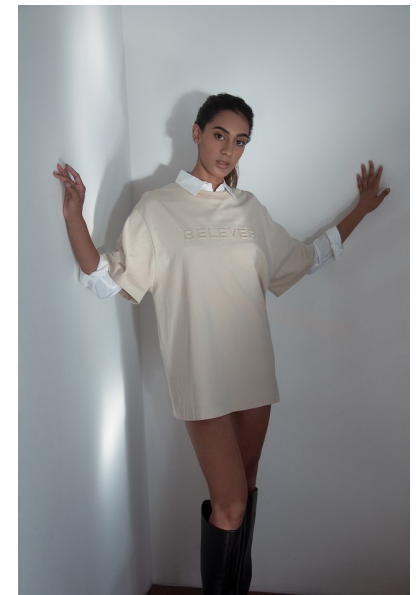

DANIELLE J

HEIGHT 165CM BUST 81CM B WAIST 59CM HIPS 88CM  
SHOE 37 EU HAIR BROWN EYES BROWN