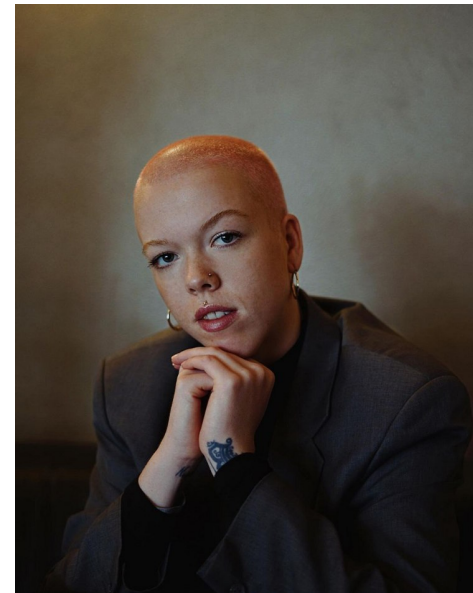

NORA H

HEIGHT 177CM BUST 80CM B WAIST 71CM HIPS 100CM
SHOE 39 EU HAIR WHITE EYES BLUE/GREEN

THE CIRCLE

MODEL MANAGEMENT

The Circle Models, Shop 3A, Silo 3, Silo District, V&A Waterfront, Cape
Town, 8001, South Africa